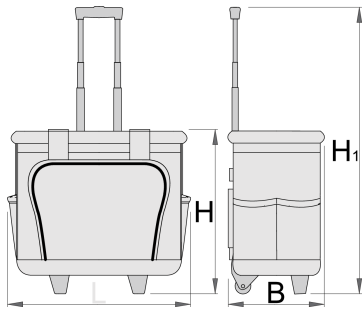

Tool bag with wheels

1113

Product features

- material: polyester fabric
- zip closing
- dimensions: L460 x W270 x H400 mm
- volume 25l
- mobile tool bag with user-friendly telescopic handle

- 2 solid handles with stuffed grip
- bag shells made of dentproof ABS material
- large zip opening for easy access
- removable double tool board with 40 tool pockets with velcro fastening
- 4 internal pockets and elastic loop for tools storing
- 8 outer tool pockets for better organizing of tools, 3 of them protect with zip closing
- delivered without tools

Barcode	L	B	H	H1	Weight
628163	460	270	400	1050	4525

* Images of products are symbolic. All dimensions are in mm, and weight in grams. All listed dimensions may vary in tolerance.

Usage (pictures)