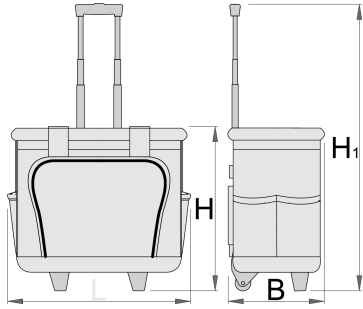

Tool bag with wheels

1113

Product features

- material: polyester fabric
- zip closing
- dimensions: L460 x W270 x H400 mm
- volume 25l
- mobile tool bag with user-friendly telescopic handle

- 2 solid handles with stuffed grip
- bag shells made of dentproof ABS material
- large zip opening for easy access
- removable double tool board with 40 tool pockets with velcro fastening
- 4 internal pockets and elastic loop for tools storing
- 8 outer tool pockets for better organizing of tools, 3 of them protect with zip closing
- delivered without tools

Barcode	L	B	H	H1	Weight
628163	460	270	400	1050	4525

* Images of products are symbolic. All dimensions are in mm, and weight is in grams. All listed dimensions may vary in tolerance.

Usage (pictures)