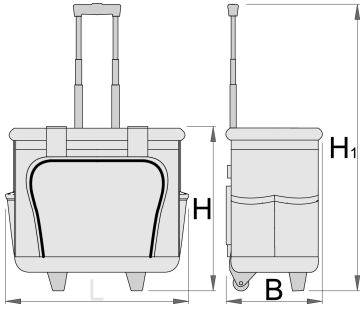

# Tool bag with wheels

1113

## Product features

- material: polyester fabric
- zip closing
- dimensions: L460 x W270 x H400 mm
- volume 25l
- mobile tool bag with user-friendly telescopic handle

- 2 solid handles with stuffed grip
- bag shells made of dentproof ABS material
- large zip opening for easy access
- removable double tool board with 40 tool pockets with velcro fastening
- 4 internal pockets and elastic loop for tools storing
- 8 outer tool pockets for better organizing of tools, 3 of them protect with zip closing
- delivered without tools

Barcode	L	B	H	H1	Weight
628163	460	270	400	1050	4525

\* Images of products are symbolic. All dimensions are in mm, and weight in grams. All listed dimensions may vary in tolerance.

Usage (pictures)