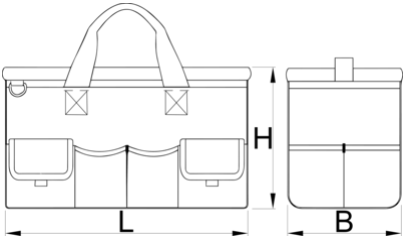

Alet antas1

1112

Product features

- malzeme: polyester kumař
- zip closing
- dimensions: L510 x W280 x H310 mm
- volume 28l
- 2 solid handles with stuffed grip, removable and adjustable shoulder strap with slidding rubber buffer
- outer bottom protection with 6 rubber legs
- 6 internal pockets for tools storing
- large zip opening for easy access
- 10 outer tool pockets for better organizing of tools
- 2 outer tool pockets with Velcro fastening

628162

L

510

B

280

H

310

1604

* Ürünlerin resimleri semboliktir. Bütün boyutlar mm ve ağırlık gram cinsindedir.

Usage (pictures)