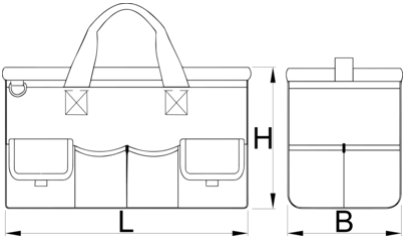

Alet antas1

1112

Product features

- malzeme: polyester kumař
- zip closing
- dimensions: L510 x W280 x H310 mm
- volume 28l
- 2 solid handles with stuffed grip, removable and adjustable shoulder strap with slidding rubber buffer
- outer bottom protection with 6 rubber legs
- 6 internal pockets for tools storing
- large zip opening for easy access
- 10 outer tool pockets for better organizing of tools
- 2 outer tool pockets with Velcro fastening

628162

L

510

B

280

H

310

1604

* Ürünlerin resimleri semboliktir. Bütün boyutlar mm ve ağırlık gram cinsindedir.

Usage (pictures)