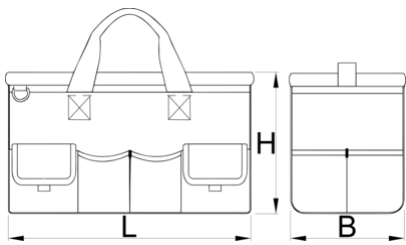

# Trusa de scule

1112

## Caracteristicile produsului

- material :tesatura de poliester
- zip closing
- dimensions: L510 x W280 x H310 mm
- volume 28l
- 2 solid handles with stuffed grip, removable and adjustable shoulder strap with slidding rubber buffer
- outer bottom protection with 6 rubber legs
- 6 internal pockets for tools storing
- large zip opening for easy access
- 10 outer tool pockets for better organizing of tools
- 2 outer tool pockets with Velcro fastening

\* Imaginea produsului este simbolica. Toate dimensiunile sunt exprimate în mm, greutatea în grame.

0 (pictures)