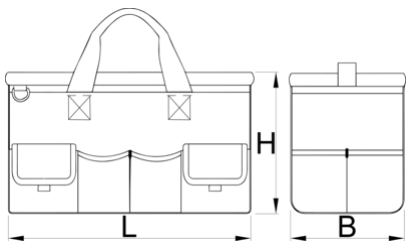

Trusa de scule

1112

Caracteristicile produsului

- material :tesatura de poliester
- zip closing
- dimensions: L510 x W280 x H310 mm
- volume 28l
- 2 solid handles with stuffed grip, removable and adjustable shoulder strap with sliding rubber buffer
- outer bottom protection with 6 rubber legs
- 6 internal pockets for tools storing
- large zip opening for easy access
- 10 outer tool pockets for better organizing of tools
- 2 outer tool pockets with Velcro fastening

628162

L

510

B

280

H

310

1604

* Imaginea produsului este simbolica.Toate dimensiunile sunt exprimate în mm,greutatea în grame.

0 (pictures)