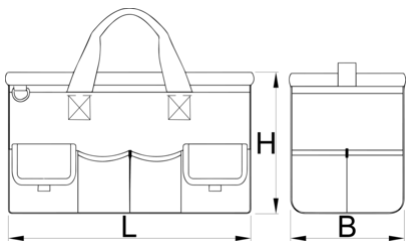

# Trusa de scule

1112

## Caracteristicile produsului

- material :tesatura de poliester
- zip closing
- dimensions: L510 x W280 x H310 mm
- volume 28l
- 2 solid handles with stuffed grip, removable and adjustable shoulder strap with sliding rubber buffer
- outer bottom protection with 6 rubber legs
- 6 internal pockets for tools storing
- large zip opening for easy access
- 10 outer tool pockets for better organizing of tools
- 2 outer tool pockets with Velcro fastening

\* Imaginea produsului este simbolica.Toate dimensiunile sunt exprimate în mm,greutatea în grame.

0 (pictures)