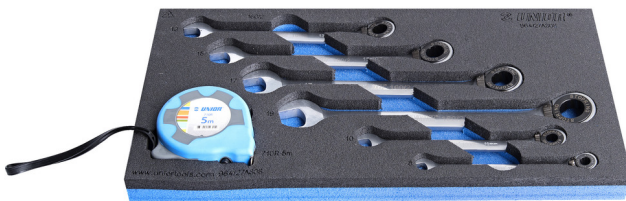

Set of ratchet combination wrenches in SOS tool tray

964/27ASOS

프로파일

제품 특징

- Tool tray dimension: 188 x 364 x 30 mm
- Compatible with drawers of Eurostyle, Eurovision, Europlus and Hercules (front drawers) line

세트 구성품:

- 6x ratchet combination wrench (article 160/2) dim. 8, 10, 13, 15, 17, 19
- 1x measuring tape (article 710R) dim. 5m

제품명	SKU	Article	직경	수량
Set of ratchet combination wrenches in SOS tool tray	625732	964/27ASOS	8 - 19	7

제품명	SKU	Article	직경	수량
라쳇 콤비네이션 렌치		160/2	8, 10, 13, 15, 17, 19	6
줄자		710R	5 m	1

* Images of products are symbolic. All dimensions are in mm, and weight in grams. All listed dimensions may vary in tolerance.