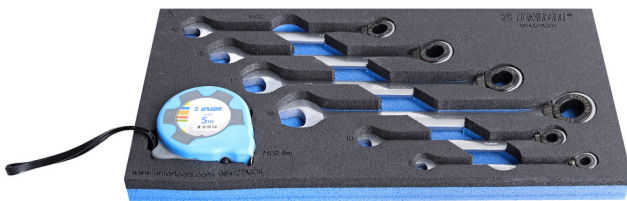

Set of ratchet combination wrenches in SOS tool tray

964/27ASOS

프로파일

제품 특징

- Tool tray dimension: 188 x 364 x 30 mm
- Compatible with drawers of Eurostyle, Eurovision, Euromotion, Europlus and Hercules (front drawers) line

세트 구성품:

- 6x ratchet combination wrench (article 160/2) dim. 8, 10, 13, 15, 17, 19
- 1x measuring tape (article 710R) dim. 5m

제품명

SKU

Article

직경

수량

제품명	SKU	Article	직경	수량
Set of ratchet combination wrenches in SOS tool tray	625732	964/27ASOS	8 - 19	7
라쳇 콤비네이션 렌치		160/2	8, 10, 13, 15, 17, 19	6
줄자		710R	5 m	1

* Images of products are symbolic. All dimensions are in mm, and weight in grams. All listed dimensions may vary in tolerance.