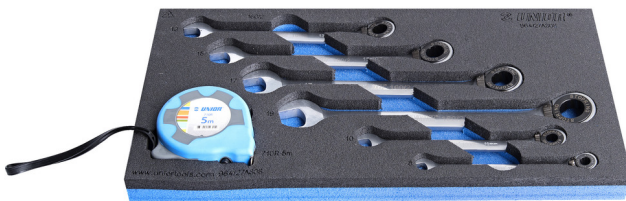

Set of ratchet combination wrenches in SOS tool tray

964/27ASOS

프로파일

제품 특징

- Tool tray dimension: 188 x 364 x 30 mm
- Compatible with drawers of Eurostyle, Eurovision, Euromotion, Europlus and Hercules (front drawers) line

세트 구성품:

- 6x ratchet combination wrench (article 160/6) dim. 8, 10, 13, 15, 17, 19
- 1x measuring tape (article 710R) dim. 5m

SOS tool trays – advantages:

- material: low density polyethylene foam
- The tool trays are made from foamed polyethylene, which is resistant to grease, petrol, oil, nitro diluents, adhesives and motor oil – all of which can easily be removed without leaving any visible residue (stains). Adhesives and motor oil need to be removed immediately by cleaning with petrol in order to avoid permanent staining.
- These tool trays of polyethylene foam are used for clearer and better organised tool storage in tool boxes, tool cases, the drawers of tool carriages and tool cabinets. These tool trays can be used in a

wide range of temperatures, do not absorb dampness and, with normal use, have a long lifespan. They protect the tools by holding them in their own specifically designed place, thus preventing them from moving uncontrollably around in the storage area. As the positions in the tray are precisely defined and designed for each specific tool, it is also easy to establish which tools are missing.