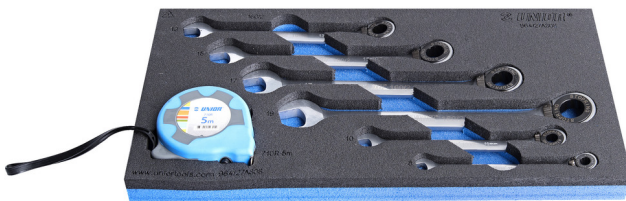

Jeu de clés mixtes à cliquet en module SOS

964/27ASOS

Profils

Description produit

- Dimension du module : 188 x 364 x 30 mm
- Compatible avec les tiroirs des gammes Eurostyle, Eurovision, Europlus et Hercules (tiroirs de devant)

Le jeu comprend :

- 6x ratchet combination wrench (article 160/6) dim. 8, 10, 13, 15, 17, 19
- 1x measuring tape (article 710R) dim. 5m

SOS tool trays – advantages:

- matière : mousse polyéthylène de faible densité
- The tool trays are made from foamed polyethylene, which is resistant to grease, petrol, oil, nitro diluents, adhesives and motor oil – all of which can easily be removed without leaving any visible residue (stains). Adhesives and motor oil need to be removed immediately by cleaning with petrol in order to avoid permanent staining.
- These tool trays of polyethylene foam are used for clearer and better organised tool storage in tool boxes, tool cases, the drawers of tool carriages and tool cabinets. These tool trays can be used in a wide range of temperatures, do not absorb dampness and, with normal use, have a long lifespan. They

protect the tools by holding them in their own specifically designed place, thus preventing them from moving uncontrollably around in the storage area. As the positions in the tray are precisely defined and designed for each specific tool, it is also easy to establish which tools are missing.

Nom du produit	SKU	Article	Dimensions	Quantité
Jeu de clés mixtes à cliquet en module SOS	625732	964/27ASOS	8 - 19	7
Clé mixte à cliquet		160/6	8, 10, 13, 15, 17, 19	6
Mètre à ruban		710R	5 m	1

* Les images des produits ne sont pas contractuelles. Toutes les dimensions sont en mm, les poids en grammes.