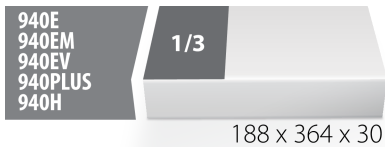

wide range of temperatures, do not absorb dampness and, with normal use, have a long lifespan. They protect the tools by holding them in their own specifically designed place, thus preventing them from moving uncontrollably around in the storage area. As the positions in the tray are precisely defined and designed for each specific tool, it is also easy to establish which tools are missing.

Why Choose Unior:

- Unior is a renowned brand in the industry, celebrated for its dedication to quality and innovation. With a legacy of excellence, Unior tools are crafted to meet the highest standards, ensuring reliability and outstanding performance.

Product name	SKU	Article	Dimensions	Quantity
Set of ratchet combination wrenches in SOS tool tray	625732	964/27ASOS	8 - 19	7
Ratchet combination wrench		160/6	8, 10, 13, 15, 17, 19	6
Measuring tape		710R	5 m	1

* Images of products are symbolic. All dimensions are in mm, and weight in grams. All listed dimensions may vary in tolerance.