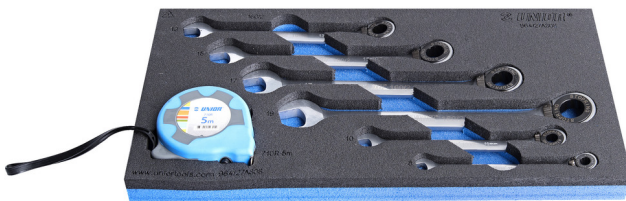

Set of ratchet combination wrenches in SOS tool tray

964/27ASOS

Profiles

Product features

- Tool tray dimension: 188 x 364 x 30 mm
- Compatible with drawers of Eurostyle, Eurovision, Euromotion, Europlus and Hercules (front drawers) line

Set includes:

- 6x ratchet combination wrench (article 160/6) dim. 8, 10, 13, 15, 17, 19
- 1x measuring tape (article 710R) dim. 5m

SOS tool trays – advantages:

- material: low density polyethylene foam
- The tool trays are made from foamed polyethylene, which is resistant to grease, petrol, oil, nitro diluents, adhesives and motor oil – all of which can easily be removed without leaving any visible residue (stains). Adhesives and motor oil need to be removed immediately by cleaning with petrol in order to avoid permanent staining.
- These tool trays of polyethylene foam are used for clearer and better organised tool storage in tool boxes, tool cases, the drawers of tool carriages and tool cabinets. These tool trays can be used in a