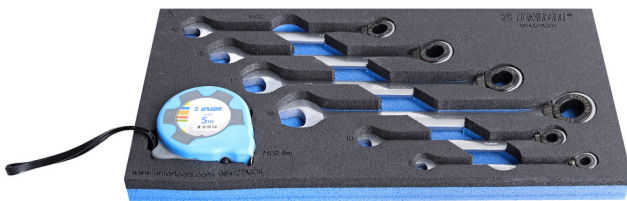

Set of ratchet combination wrenches in SOS tool tray

964/27ASOS

Profiles

Product features

- Tool tray dimension: 188 x 364 x 30 mm
- Compatible with drawers of Eurostyle, Eurovision, Europlus and Hercules (front drawers) line

Set includes:

- 6x ratchet combination wrench (article 160/2) dim. 8, 10, 13, 15, 17, 19
- 1x measuring tape (article 710R) dim. 5m

Product name	SKU	Article	Dimensions	Quantity
Set of ratchet combination wrenches in SOS tool tray	625732	964/27ASOS	8 - 19	7

Product name	SKU	Article	Dimensions	Quantity
Ratchet combination wrench		160/2	8, 10, 13, 15, 17, 19	6
Measuring tape		710R	5 m	1

* Images of products are symbolic. All dimensions are in mm, and weight in grams. All listed dimensions may vary in tolerance.