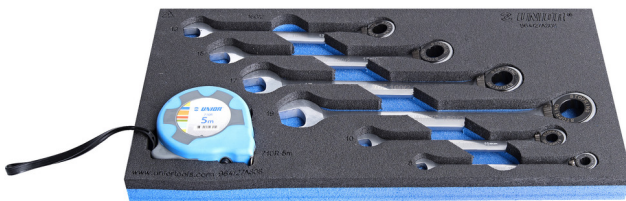

Set of ratchet combination wrenches in SOS tool tray

964/27ASOS

Profiles

Product features

- Tool tray dimension: 188 x 364 x 30 mm
- Compatible with drawers of Eurostyle, Eurovision, Euromotion, Europlus and Hercules (front drawers) line

Set includes:

- 6x ratchet combination wrench (article 160/2) dim. 8, 10, 13, 15, 17, 19
- 1x measuring tape (article 710R) dim. 5m

Product name

SKU

Article

Dimensions

Quantity

Product name	SKU	Article	Dimensions	Quantity
Set of ratchet combination wrenches in SOS tool tray	625732	964/27ASOS	8 - 19	7
Ratchet combination wrench		160/2	8, 10, 13, 15, 17, 19	6
Measuring tape		710R	5 m	1

* Images of products are symbolic. All dimensions are in mm, and weight in grams. All listed dimensions may vary in tolerance.