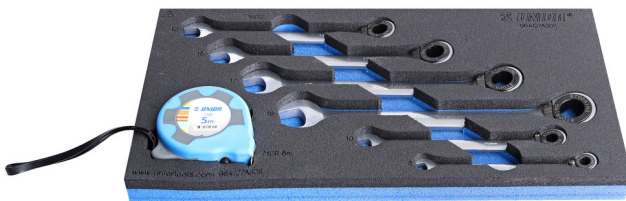

SOS Modul - Gabelratschenringschlüssel-Set

964/27ASOS

Profile

Produkteigenschaften

- Abmessungen Werkzeugeinsätze: 188 x 364 x 30 mm
- Für die Schubladen Eurostyle, Eurovision, Euromotion, Europlus and Hercules (vorne Schubladen) linie geeignet

Enthalten sind:

- 6x Gabelratschenringschlüssel (Artikel 160/6) Dim. 8, 10, 13, 15, 17, 19
- 1x Rollmaßband (Artikel 710R) Dim. 5m

Vorteile eines SOS-Moduls:

- Material: weiches Polyäthylenschaumstoff
- SOS-Module sind aus 2-färbigem geschäumten Polyethylen hergestellt. Resistent gegen Fette und Öle. Leicht mit Wasser, Seife und einer Bürste (Nagelbürste) zu reinigen.
- These tool trays of polyethylene foam are used for clearer and better organised tool storage in tool boxes, tool cases, the drawers of tool carriages and tool cabinets. These tool trays can be used in a wide range of temperatures, do not absorb dampness and, with normal use, have a long lifespan. They protect the tools by holding them in their own specifically designed place, thus preventing them from

moving uncontrollably around in the storage area. As the positions in the tray are precisely defined and designed for each specific tool, it is also easy to establish which tools are missing.

Warum Unior wählen:

Produktname	SKU	Artikel	Dimensionen	Anzahl
SOS Modul - Gabelratschenringschlüssel-Set	625732	964/27ASOS	8 - 19	7
Gabelratschenringschlüssel		160/6	8, 10, 13, 15, 17, 19	6
Rollmaßband		 710R	5 m	1

* Bilder von Produkten sind Symbolfotos. Abmessungen sind in mm, Gewichte in Gramm.