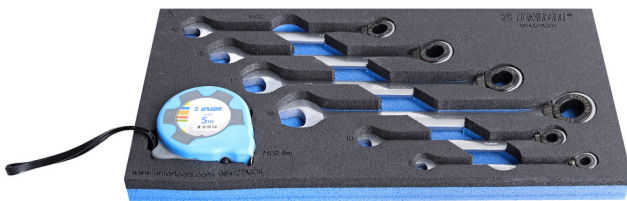

Set of ratchet combination wrenches in SOS tool tray

964/27ASOS

Profiles

Product features

- Tool tray dimension: 188 x 364 x 30 mm
- Compatible with drawers of Eurostyle, Eurovision, Euromotion, Europlus and Hercules (front drawers) line

Set includes:

- 6x ratchet combination wrench (article 160/6) dim. 8, 10, 13, 15, 17, 19
- 1x measuring tape (article 710R) dim. 5m

SOS tool trays – advantages:

- material: low density polyethylene foam
- The tool trays are made from foamed polyethylene, which is resistant to grease, petrol, oil, nitro diluents, adhesives and motor oil – all of which can easily be removed without leaving any visible residue (stains). Adhesives and motor oil need to be removed immediately by cleaning with petrol in order to avoid permanent staining.
- These tool trays of polyethylene foam are used for clearer and better organised tool storage in tool boxes, tool cases, the drawers of tool carriages and tool cabinets. These tool trays can be used in a