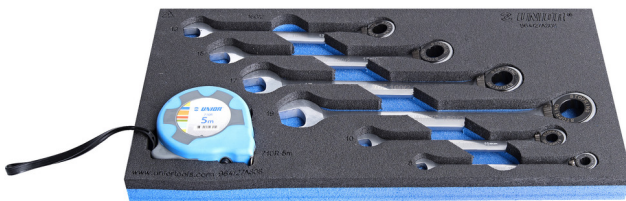

Set of ratchet combination wrenches in SOS tool tray

964/27ASOS

Profiles

Product features

- Tool tray dimension: 188 x 364 x 30 mm
- Compatible with drawers of Eurostyle, Eurovision, Europlus and Hercules (front drawers) line

Set includes:

- 6x ratchet combination wrench (article 160/2) dim. 8, 10, 13, 15, 17, 19
- 1x measuring tape (article 710R) dim. 5m

Product name	SKU	Article	Dimensions	Quantity
Set of ratchet combination wrenches in SOS tool tray	625732	964/27ASOS	8 - 19	7

Product name	SKU	Article	Dimensions	Quantity
Ratchet combination wrench		160/2	8, 10, 13, 15, 17, 19	6
Measuring tape		710R	5 m	1

* Images of products are symbolic. All dimensions are in mm, and weight in grams. All listed dimensions may vary in tolerance.