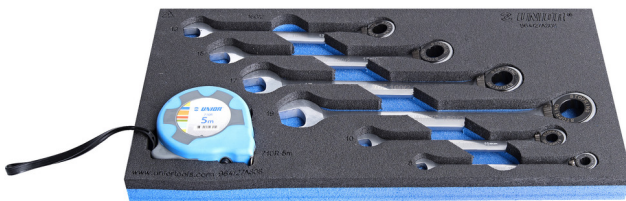

Set of ratchet combination wrenches in SOS tool tray

964/27ASOS

Profiles

Product features

- Tool tray dimension: 188 x 364 x 30 mm
- Compatible with drawers of Eurostyle, Eurovision, Euromotion, Europlus and Hercules (front drawers) line

Set includes:

- 6x ratchet combination wrench (article 160/2) dim. 8, 10, 13, 15, 17, 19
- 1x measuring tape (article 710R) dim. 5m

Product name

SKU

Article

Dimensions

Quantity

| Product name | SKU | Article | Dimensions | Quantity |
|--|---|------------|-----------------------|----------|
| Set of ratchet combination wrenches in SOS tool tray | 625732 | 964/27ASOS | 8 - 19 | 7 |
| Ratchet combination wrench | | 160/2 | 8, 10, 13, 15, 17, 19 | 6 |
| Measuring tape |  | 710R | 5 m | 1 |

* Images of products are symbolic. All dimensions are in mm, and weight in grams. All listed dimensions may vary in tolerance.