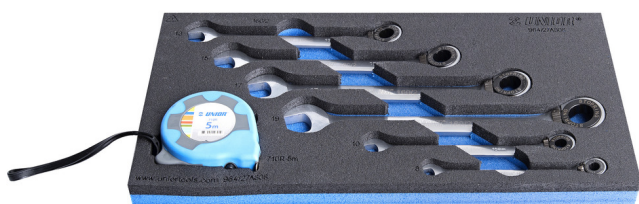

Set of ratchet combination wrenches in SOS tool tray

964/27ASOS

Profiles

[_\(/a/support/warranty\)](#)

Product features

- Tool tray dimension: 188 x 364 x 30 mm
- Compatible with drawers of Eurostyle, Eurovision, Europlus and Hercules (front drawers) line

Set includes:

- 6x ratchet combination wrench (article 160/2) dim. 8, 10, 13, 15, 17, 19
- 1x measuring tape (article 710R) dim. 5m

Product name

SKU

Article

Dimensions

Quantity

Set of ratchet combination wrenches in SOS tool tray

625732

964/27ASOS

8 - 19

7

Product name	SKU	Article	Dimensions	Quantity
Rreme celes shtrëngojë kombinim		160/2	8, 10, 13, 15, 17, 19	6
Matja kasetë		710R	5 m	1

Retail packaging

Transport packaging

Spare parts