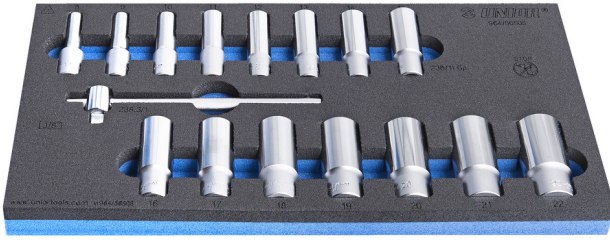

SOS alet tepsisinde 3/8 "uzun yuva seti

964/56SOS

Profiles

Product features

- Tool tray dimension: 188 x 364 x 30 mm
- Compatible with drawers of Eurostyle, Eurovision, Euromotion, Europlus and Hercules (front drawers) line

Set includes:

- 15x socket 3/8", long type, 6 point (article 238/1L6P) dim. 8, 9, 10, 11, 12, 13, 14, 15, 16, 17, 18, 19, 20, 21, 22
- 1x sliding T-handle 3/8"

Product name

SKU

Article

Dimensions

Quantity

Product name	SKU	Article	Dimensions	Quantity
SOS alet tepsisinde 3/8 "uzun yuva seti	625334	964/56SOS	8 - 22	16
Kayar T kol 3/8"		238.3/1	3/8"	1
Lokma 3/8", uzun tip		238/1L6p	8, 9, 10, 11, 12, 13, 14, 15, 16, 17, 18, 19, 20, 21, 22	15
SOS tool tray for 964/56SOS		v 964/56SOS	188x364x30	1

* Ürünlerin resimleri semboliktir. Bütün boyutlar mm ve ağırlık gram cinsindedir.