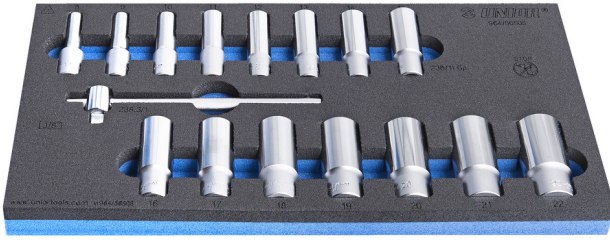

# SOS alet tepsisinde 3/8 "uzun yuva seti

964/56SOS

## Product features

- Tool tray dimension: 188 x 364 x 30 mm
- Compatible with drawers of Eurostyle, Eurovision, Europlus and Hercules (front drawers) line

## Set includes:

- 15x socket 3/8", long type, 6 point (article 238/1L6P) dim. 8, 9, 10, 11, 12, 13, 14, 15, 16, 17, 18, 19, 20, 21, 22
- 1x sliding T-handle 3/8"

| Product name                            | SKU    | Article   | Dimensions | Quantity |
|---|--------|-----------|------------|----------|
| SOS alet tepsisinde 3/8 "uzun yuva seti | 625334 | 964/56SOS | 8 - 22     | 16       |