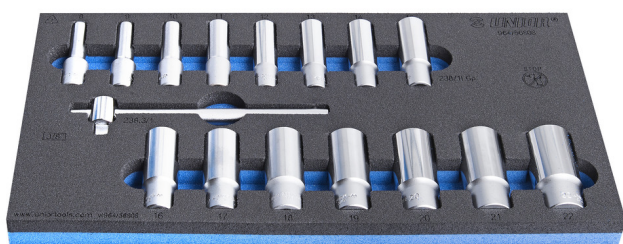

Гарнитура долги приклучоци 3/8 "во СОС влошка за алат

964/56SOS

Profiles

[_\(/mk/support/warranty\)](http://mk/support/warranty)

Product features

- Tool tray dimension: 188 x 364 x 30 mm
- Compatible with drawers of Eurostyle, Eurovision, Europlus and Hercules (front drawers) line

Set includes:

- 15x socket 3/8", long type, 6 point (article 238/1L6P) dim. 8, 9, 10, 11, 12, 13, 14, 15, 16, 17, 18, 19, 20, 21, 22
- 1x sliding T-handle 3/8"

Product name

SKU

Article

Dimensions

Quantity

Product name	SKU	Article	Dimensions	Quantity
Гарнитура долги приклучоци 3/8 "во СОС влошка за алат	625334	964/56SOS	8 - 22	16
T-рачка 3/8"		238.3/1	3/8"	1
Насаден клуч 3/8", долг		238/1L6p	8, 9, 10, 11, 12, 13, 14, 15, 16, 17, 18, 19, 20, 21, 22	15
SOS tool tray for 964/56SOS		vI964/56SOS	188x364x30	1