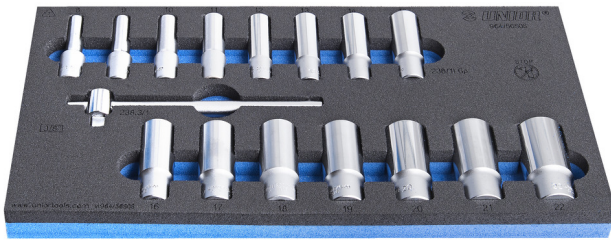

Jeu de douilles longues 3/8" en module mousse

964/56SOS

Profils

Description produit

- Dimension du module : 188 x 364 x 30 mm
- Compatible avec les tiroirs des gammes Eurostyle, Eurovision, Europlus et Hercules (tiroirs de devant)

Le jeu comprend :

- 15x socket 3/8", long type, 6 point (article 238/1L6P) dim. 8, 9, 10, 11, 12, 13, 14, 15, 16, 17, 18, 19, 20, 21, 22
- 1x sliding T-handle 3/8"

SOS tool trays – avantages:

- matière : mousse polyéthylène de faible densité
- The tool trays are made from foamed polyethylene, which is resistant to grease, petrol, oil, nitro diluents, adhesives and motor oil – all of which can easily be removed without leaving any visible residue (stains). Adhesives and motor oil need to be removed immediately by cleaning with petrol in order to avoid permanent staining.

- These tool trays of polyethylene foam are used for clearer and better organised tool storage in tool boxes, tool cases, the drawers of tool carriages and tool cabinets. These tool trays can be used in a wide range of temperatures, do not absorb dampness and, with normal use, have a long lifespan. They protect the tools by holding them in their own specifically designed place, thus preventing them from moving uncontrollably around in the storage area. As the positions in the tray are precisely defined and designed for each specific tool, it is also easy to establish which tools are missing.