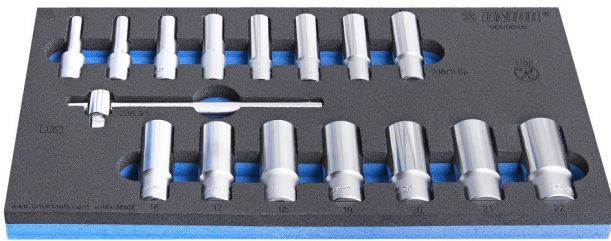

# Set of long sockets 3/8" in SOS tool tray

964/56SOS

## Product attributen

- Tool tray dimension: 188 x 364 x 30 mm
- Compatible with drawers of Eurostyle, Eurovision, Euromotion, Europlus and Hercules (front drawers) line

## De set bestaat uit:

- 15x socket 3/8", long type, 6 point (article 238/1L6P) dim. 8, 9, 10, 11, 12, 13, 14, 15, 16, 17, 18, 19, 20, 21, 22
- 1x sliding T-handle 3/8"

Productnaam

SKU

Artikel

Afmetingen

Hoeveelheid

Productnaam	SKU	Artikel	Afmetingen	Hoeveelheid
Set of long sockets 3/8" in SOS tool tray	625334	964/56SOS	8 - 22	16
Schuifgreep 3/8"		238.3/1	3/8"	1
Dopsleutel 3/8", lang		238/1L6p	8, 9, 10, 11, 12, 13, 14, 15, 16, 17, 18, 19, 20, 21, 22	15
SOS tool tray for 964/56SOS		vi964/56SOS	188x364x30	1