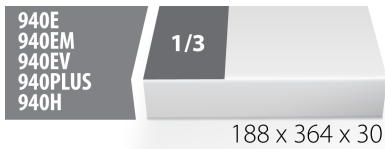

wide range of temperatures, do not absorb dampness and, with normal use, have a long lifespan. They protect the tools by holding them in their own specifically designed place, thus preventing them from moving uncontrollably around in the storage area. As the positions in the tray are precisely defined and designed for each specific tool, it is also easy to establish which tools are missing.

Why Choose Unior:

- Unior is a renowned brand in the industry, celebrated for its dedication to quality and innovation. With a legacy of excellence, Unior tools are crafted to meet the highest standards, ensuring reliability and outstanding performance.

Product name	SKU	Article	Dimensions	Quantity
Set of short combinations wrenches in SOS tool tray	621908	964/2FSOS	6 - 17	12
Combination wrench, short type		125/1	6, 7, 8, 9, 10, 11, 12, 13, 14, 15, 16, 17	12
SOS tool tray for 964/2FSOS		v1964/2FSOS	188x364x30	1

* Images of products are symbolic. All dimensions are in mm, and weight in grams. All listed dimensions may vary in tolerance.