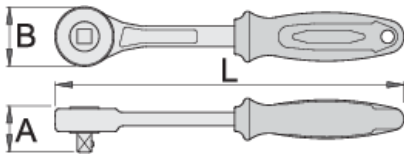

One-way ratchet 1/2" without pivot

190.9/2ABI

프로파일

Premium Flex 

제품 특징

- material: premium flex chrome vanadium steel
- body drop forged
- entirely hardened and tempered
- surface finish: trivalent chrome plated to standard ISO 1456:2009
- ergonomic heavy duty double component handle

611608

1/2"

A

38

B

43,5

L

252

498

* Images of products are symbolic. All dimensions are in mm, and weight in grams. All listed dimensions may vary in tolerance.