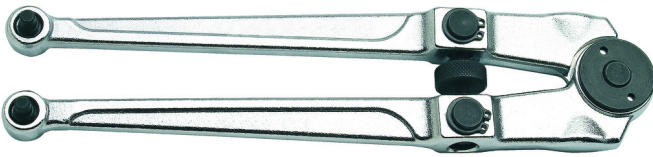

Pin wrench for ring nuts

254

프로파일

Barcode	Icon	D	D1	D2	D3	L	B	Weight
613049		4.8	5.8	6.8	7.8	250	55	615

* Images of products are symbolic. All dimensions are in mm, and weight in grams. All listed dimensions may vary in tolerance.

사용법 (사진)