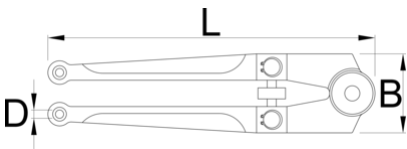

Pin wrench for ring nuts

254

프로파일

Barcode	Icon	D	D1	D2	D3	L	B	Weight
613049		4.8	5.8	6.8	7.8	250	55	615

* Images of products are symbolic. All dimensions are in mm, and weight in grams. All listed dimensions may vary in tolerance.

사용법 (사진)