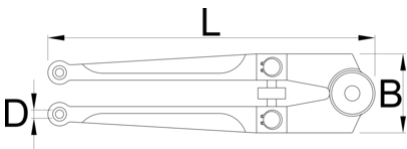

Pin wrench for ring nuts

254

프로파일

Barcode	Part Number	D	D1	D2	D3	L	B	Weight
613049	18 - 100	4.8	5.8	6.8	7.8	250	55	615

* Images of products are symbolic. All dimensions are in mm, and weight in grams. All listed dimensions may vary in tolerance.

사용법 (사진)