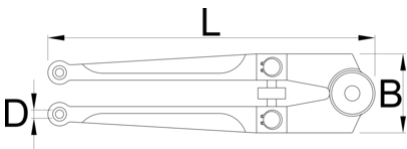

Pin wrench for ring nuts

254

Profiles

Barcode	Icon	D	D1	D2	D3	L	B	Weight
613049		4.8	5.8	6.8	7.8	250	55	615

* Images of products are symbolic. All dimensions are in mm, and weight in grams. All listed dimensions may vary in tolerance.

Usage (pictures)