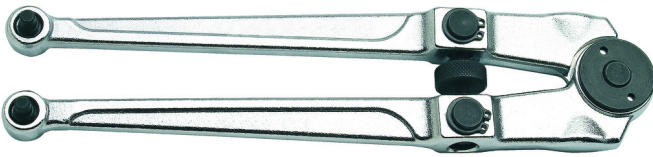

# Pin wrench for ring nuts

254

## Profiles

Barcode	Icon	D	D1	D2	D3	L	B	Weight
613049	18 - 100	4.8	5.8	6.8	7.8	250	55	615

\* Images of products are symbolic. All dimensions are in mm, and weight in grams. All listed dimensions may vary in tolerance.