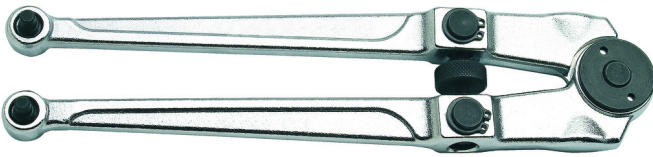

Pin wrench for ring nuts

254

Profiles

Barcode	Icon	D	D1	D2	D3	L	B	Weight
613049		4.8	5.8	6.8	7.8	250	55	615

* Images of products are symbolic. All dimensions are in mm, and weight in grams. All listed dimensions may vary in tolerance.

Usage (pictures)