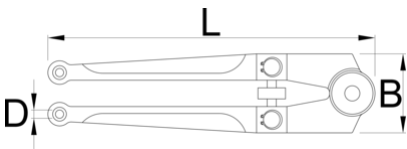

# Pin wrench for ring nuts

254

## Profiles

Barcode	Icon	D	D1	D2	D3	L	B	Weight
613049	18 - 100	4.8	5.8	6.8	7.8	250	55	615

\* Images of products are symbolic. All dimensions are in mm, and weight in grams. All listed dimensions may vary in tolerance.