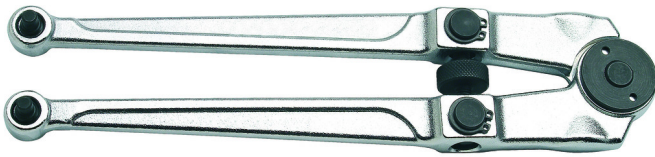

Pin wrench for ring nuts

254

Profiles

Barcode	Icon	D	D1	D2	D3	L	B	Weight
613049	18 - 100	4.8	5.8	6.8	7.8	250	55	615

* Images of products are symbolic. All dimensions are in mm, and weight in grams. All listed dimensions may vary in tolerance.

Usage (pictures)