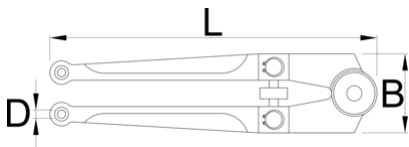

Pin wrench for ring nuts

254

Profiles

Barcode	Icon	D	D1	D2	D3	L	B	Weight
613049	18 - 100	4.8	5.8	6.8	7.8	250	55	615

* Images of products are symbolic. All dimensions are in mm, and weight in grams. All listed dimensions may vary in tolerance.

Usage (pictures)