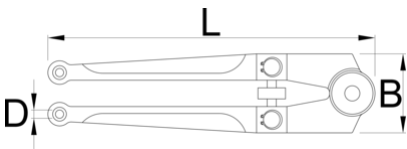

Pin wrench for ring nuts

254

Profiles

| Barcode | Icon | D | D1 | D2 | D3 | L | B | Weight |
|---------|----------|-----|-----|-----|-----|-----|----|--------|
| 613049 | 18 - 100 | 4.8 | 5.8 | 6.8 | 7.8 | 250 | 55 | 615 |

* Images of products are symbolic. All dimensions are in mm, and weight in grams. All listed dimensions may vary in tolerance.

Usage (pictures)