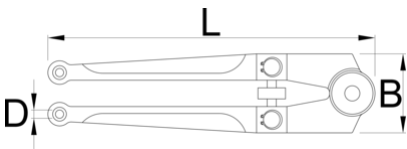

Pin wrench for ring nuts

254

Profiles

Barcode	Icon	D	D1	D2	D3	L	B	Weight
613049	18 - 100	4.8	5.8	6.8	7.8	250	55	615

* Images of products are symbolic. All dimensions are in mm, and weight in grams. All listed dimensions may vary in tolerance.

Usage (pictures)