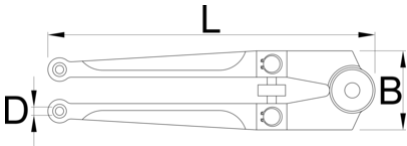

Pin wrench for ring nuts

254

Profiles

Barcode	Icon	D	D1	D2	D3	L	B	Weight
613049	18 - 100	4.8	5.8	6.8	7.8	250	55	615

* Images of products are symbolic. All dimensions are in mm, and weight in grams. All listed dimensions may vary in tolerance.

Usage (pictures)