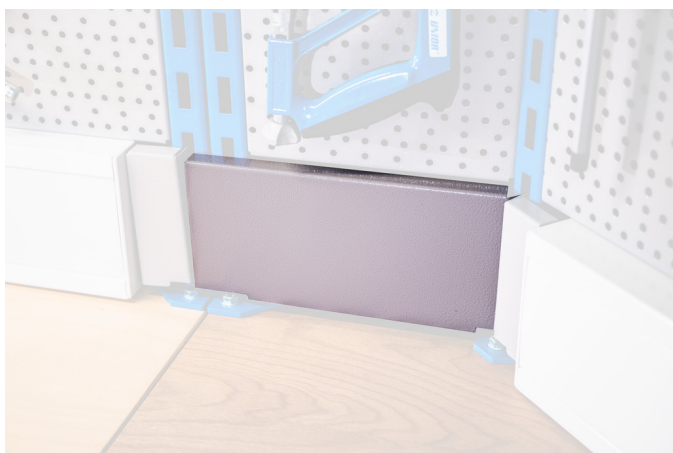

Cover set for angle modular work bench, 2 pcs set

990BA1

	L	B	H	
--	---	---	---	--

628203

241,4

130

31,8

710