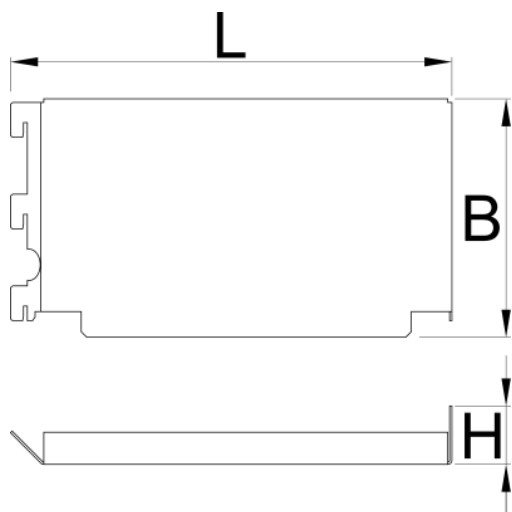

Cover set for angle modular work bench, 2 pcs set

990BA1

	L	B	H	
--	---	---	---	--

628203

241,4

130

31,8

710