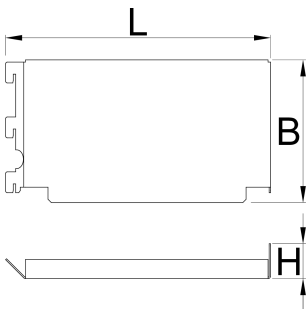

# 角度模式工作台盖板，2件套

990BA1

## 配置文件

628203

L

241,4

B

130

H

31,8

710

\* Images of products are symbolic. All dimensions are in mm, and weight in grams. All listed dimensions may vary in tolerance.