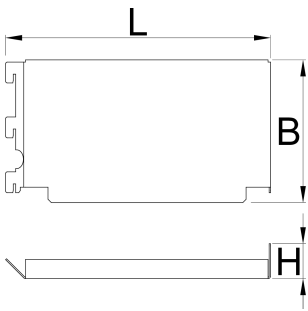

角度模式工作台盖板，2件套

990BA1

配置文件

628203

L

241,4

B

130

H

31,8

710

* Images of products are symbolic. All dimensions are in mm, and weight is in grams. All listed dimensions may vary in tolerance.