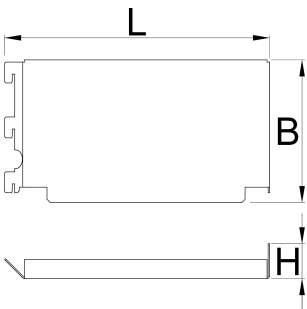

角度模式工作台盖板，2件套

990BA1

配置文件

628203

L

241,4

B

130

H

31,8

710

* Images of products are symbolic. All dimensions are in mm, and weight in grams. All listed dimensions may vary in tolerance.