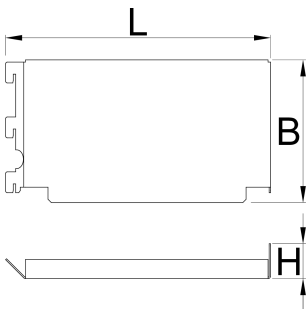

角度模式工作台盖板，2件套

990BA1

配置文件

628203

L

241,4

B

130

H

31,8

710

* Images of products are symbolic. All dimensions are in mm, and weight in grams. All listed dimensions may vary in tolerance.