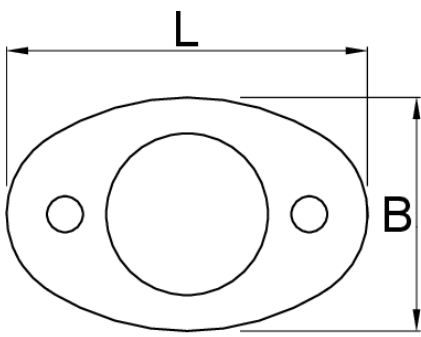

Príslušenstvo k rohovému pracovnému stolu, 2 ks set

990LB

Usage

Profiles

[_\(/sk/support/warranty\)](https://sk/support/warranty).

	L	B	H	H1	
--	---	---	---	----	--

628202

100,5