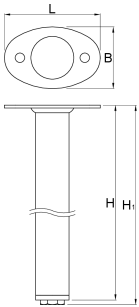

支持带角度模式工作台，2件套

990LB

配置文件

628202

L

100,5

B

65

H

858

H1

868

2580

* Images of products are symbolic. All dimensions are in mm, and weight is in grams. All listed dimensions may vary in tolerance.

用途 (pictures)