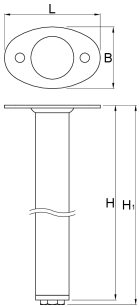

支持带角度模式工作台，2件套

990LB

配置文件

628202

L

100,5

B

65

H

858

H1

868

2580

* Images of products are symbolic. All dimensions are in mm, and weight in grams. All listed dimensions may vary in tolerance.

用途 (pictures)