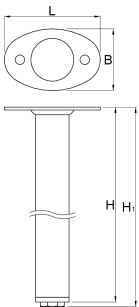

支持带角度模式工作台，2件套

990LB

配置文件

628202

L

100,5

B

65

H

858

H1

868

2580

* Images of products are symbolic. All dimensions are in mm, and weight in grams. All listed dimensions may vary in tolerance.

用途 (pictures)