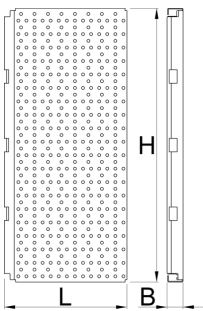

628201

L

228

B

28,5

H

509

6600

* Images of products are symbolic. All dimensions are in mm, and weight in grams. All listed dimensions may vary in tolerance.