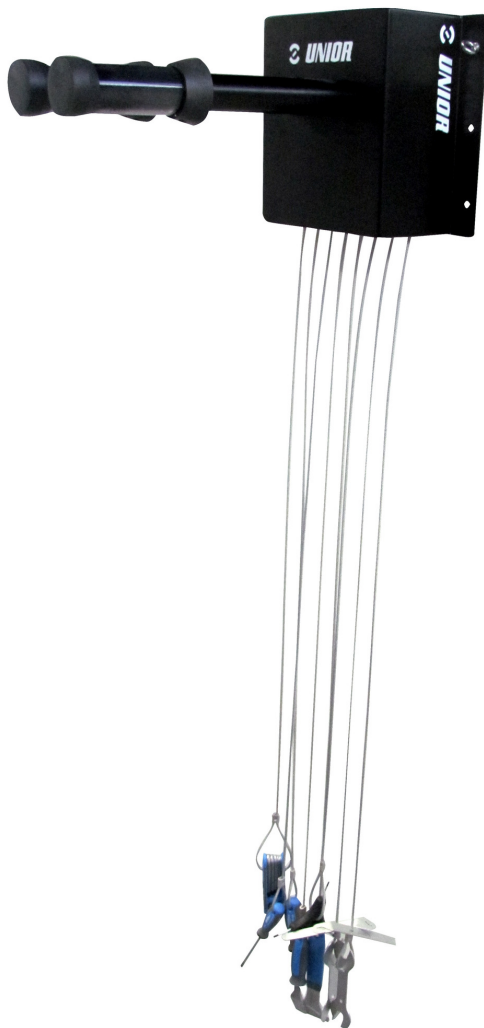

Fix-it-your-self wall mount

1693W

Profiles

Product features

- Fix-it-yourself wall mount bike repair device is used in public places, such as bike parks, bike paths, pubs...
- material: galvanised steel
- coating: powder coating
- wires for tools: stainless steel

the stand includes:

- set of a hexagon wrenches 2,5-10
- crosstip screwdriver PH 2×100
- flat screwdriver 5,5×100
- hub cone wrench 13/14
- hub cone wrench 15/17
- metal tire lever 2pcs
- Y torx wrench 10, 15, 25
- disc brake piston spreader
- rotor truing fork

| | | | | | | |
|--|----------|-----------|----------|----------|-----------|---|
|  | H | H1 | B | L | L1 |  |
| 627759 | 320 | 122 | 260 | 485 | 363 | 8200 |

* Ürünlerin resimleri semboliktir. Bütün boyutlar mm ve ağırlık gram cinsindedir.