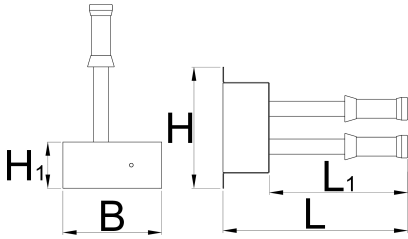

Fix-it-your-self wall mount

1693W

Profiles

Product features

- Fix-it-yourself wall mount bike repair device is used in public places, such as bike parks, bike paths, pubs...
- material: galvanised steel
- coating: powder coating
- wires for tools: stainless steel

the stand includes:

- set of a hexagon wrenches 2,5-10
- crosstip screwdriver PH 2×100
- flat screwdriver 5,5×100
- hub cone wrench 13/14
- hub cone wrench 15/17
- metal tire lever 2pcs
- Y torx wrench 10, 15, 25
- disc brake piston spreader
- rotor truing fork

| | | | | | | |
|--|----------|-----------|----------|----------|-----------|---|
|  | H | H1 | B | L | L1 |  |
| 627759 | 320 | 122 | 260 | 485 | 363 | 8200 |

* Ürünlerin resimleri semboliktir. Bütün boyutlar mm ve ağırlık gram cinsindedir.