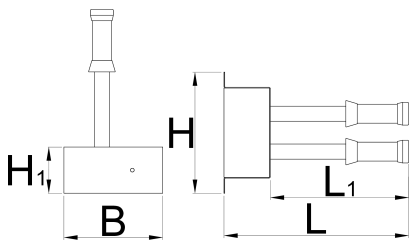

# Fix-it-your-self wall mount

1693W

Profile

---

Caracteristicile produsului

- Fix-it-yourself wall mount bike repair device is used in public places, such as bike parks, bike paths, pubs...
- material: galvanised steel
- coating: powder coating
- wires for tools: stainless steel

the stand includes:

- set of a hexagon wrenches 2,5-10
- crosstip screwdriver PH 2×100
- flat screwdriver 5,5×100
- hub cone wrench 13/14
- hub cone wrench 15/17
- metal tire lever 2pcs
- Y torx wrench 10, 15, 25
- disc brake piston spreader
- rotor truing fork

	<b>H</b>	<b>H1</b>	<b>B</b>	<b>L</b>	<b>L1</b>	
627759	320	122	260	485	363	8200

\* Imaginea produsului este simbolica. Toate dimensiunile sunt exprimate în mm, greutatea în grame.