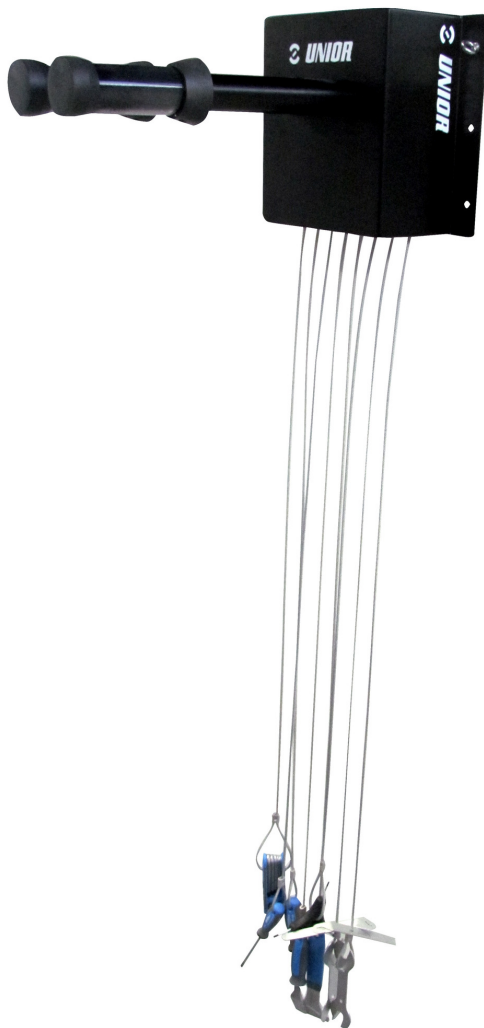

# Fix-it-your-self wall mount

1693W

Profile

---

Caracteristicile produsului

- Fix-it-yourself wall mount bike repair device is used in public places, such as bike parks, bike paths, pubs...
- material: galvanised steel
- coating: powder coating
- wires for tools: stainless steel

the stand includes:

- set of a hexagon wrenches 2,5-10
- crosstip screwdriver PH 2×100
- flat screwdriver 5,5×100
- hub cone wrench 13/14
- hub cone wrench 15/17
- metal tire lever 2pcs
- Y torx wrench 10, 15, 25
- disc brake piston spreader
- rotor truing fork

	<b>H</b>	<b>H1</b>	<b>B</b>	<b>L</b>	<b>L1</b>	
627759	320	122	260	485	363	8200

\* Imaginea produsului este simbolica. Toate dimensiunile sunt exprimate în mm, greutatea în grame.