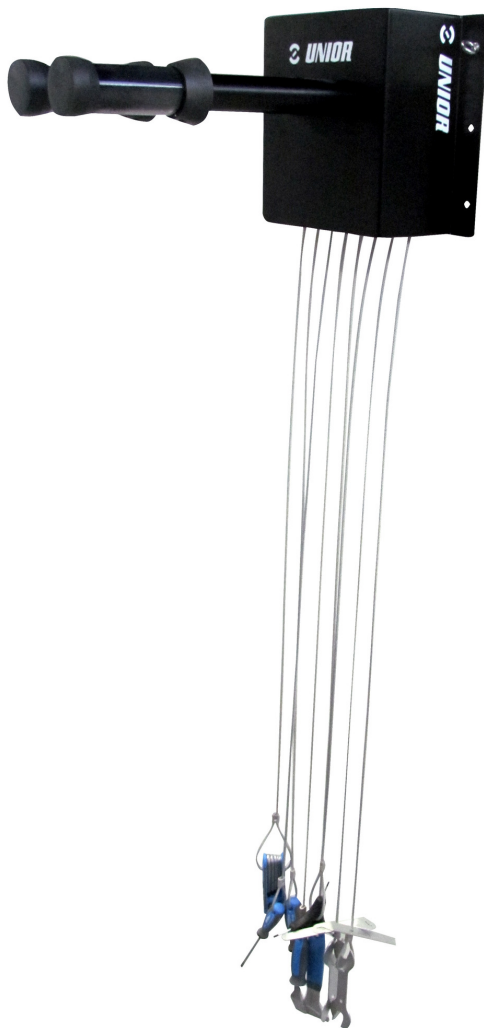

Fix-it-your-self wall mount

1693W

Profilok

Termékjellemzők

- Fix-it-yourself wall mount bike repair device is used in public places, such as bike parks, bike paths, pubs...
- material: galvanised steel
- coating: powder coating
- wires for tools: stainless steel

the stand includes:

- set of a hexagon wrenches 2,5-10
- crosstip screwdriver PH 2×100
- flat screwdriver 5,5×100
- hub cone wrench 13/14
- hub cone wrench 15/17
- metal tire lever 2pcs
- Y torx wrench 10, 15, 25
- disc brake piston spreader
- rotor truing fork