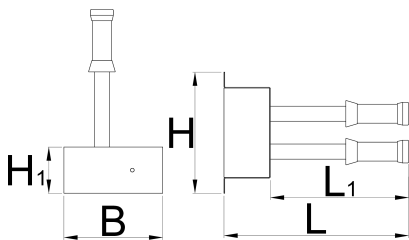

Fix-it-your-self wall mount

1693W

Profili

Atributi proizvoda

- Fix-it-yourself wall mount bike repair device is used in public places, such as bike parks, bike paths, pubs...
- material: galvanised steel
- coating: powder coating
- wires for tools: stainless steel

the stand includes:

- set of a hexagon wrenches 2,5-10
- crosstip screwdriver PH 2×100
- flat screwdriver 5,5×100
- hub cone wrench 13/14
- hub cone wrench 15/17
- metal tire lever 2pcs
- Y torx wrench 10, 15, 25
- disc brake piston spreader
- rotor truing fork

	H	H1	B	L	L1	
627759	320	122	260	485	363	8200

* Slike proizvoda su simbolične. Sve dimenzije su u mm, masa je u g.