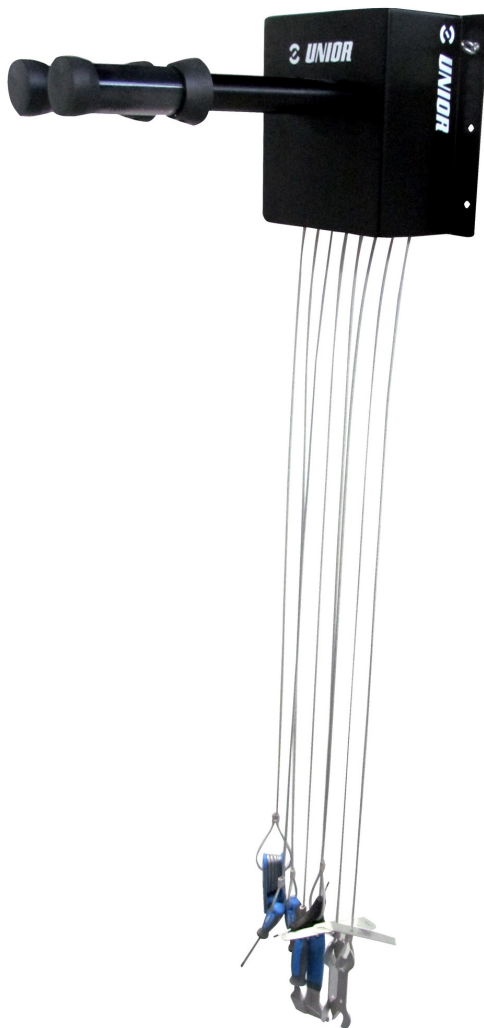

Fix-it-your-self wall mount

1693W

Profili

Atributi proizvoda

- Fix-it-yourself wall mount bike repair device is used in public places, such as bike parks, bike paths, pubs...
- material: galvanised steel
- coating: powder coating
- wires for tools: stainless steel

the stand includes:

- set of a hexagon wrenches 2,5-10
- crosstip screwdriver PH 2×100
- flat screwdriver 5,5×100
- hub cone wrench 13/14
- hub cone wrench 15/17
- metal tire lever 2pcs
- Y torx wrench 10, 15, 25
- disc brake piston spreader
- rotor truing fork

	H	H1	B	L	L1	
627759	320	122	260	485	363	8200

* Slike proizvoda su simbolične. Sve dimenzije su u mm, masa je u g.