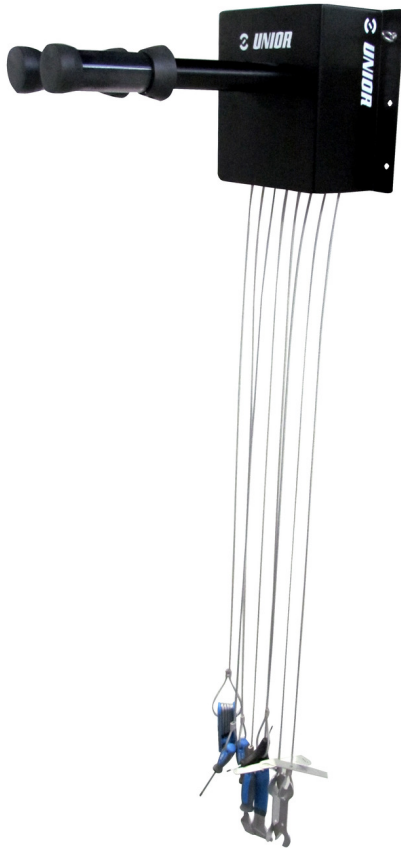

Fix-it-yourself wall mount

1693W

Product attributes

- Fix-it-yourself wall mount bike repair device is used in public places, such as bike parks, bike paths, pubs...
- material: galvanised steel
- coating: powder coating
- wires for tools: stainless steel

the stand includes:

- set of a hexagon wrenches 2,5-10

- crosstip screwdriver PH 2×100
- flat screwdriver 5,5×100
- hub cone wrench 13/14
- hub cone wrench 15/17
- metal tire lever 2pcs
- Y torx wrench 10, 15, 25
- disc brake piston spreader
- rotor truing fork