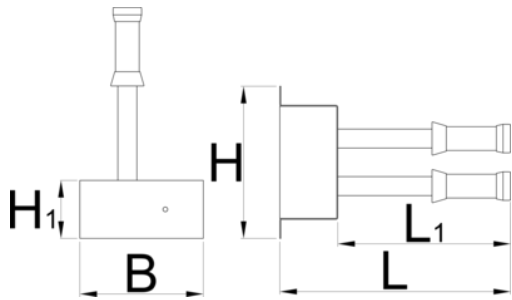

Fix-it-yourself wall mount

1693W

Product attributes

- Fix-it-yourself wall mount bike repair device is used in public places, such as bike parks, bike paths, pubs...
- material: galvanised steel
- coating: powder coating
- wires for tools: stainless steel

the stand includes:

- set of a hexagon wrenches 2,5-10

- crosstip screwdriver PH 2×100
- flat screwdriver 5,5×100
- hub cone wrench 13/14
- hub cone wrench 15/17
- metal tire lever 2pcs
- Y torx wrench 10, 15, 25
- disc brake piston spreader
- rotor truing fork