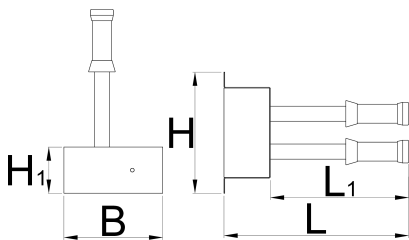

Fix-it-yourself wall mount

1693W

配置文件

产品属性

- Fix-it-yourself wall mount bike repair device is used in public places, such as bike parks, bike paths, pubs...
- material: galvanised steel
- coating: powder coating
- wires for tools: stainless steel

the stand includes:

- set of a hexagon wrenches 2,5-10
- crosstip screwdriver PH 2×100
- flat screwdriver 5,5×100
- hub cone wrench 13/14
- hub cone wrench 15/17
- metal tire lever 2pcs
- Y torx wrench 10, 15, 25
- disc brake piston spreader
- rotor truing fork

	H	H1	B	L	L1	
627759	320	122	260	485	363	8200

* Images of products are symbolic. All dimensions are in mm, and weight in grams. All listed dimensions may vary in tolerance.