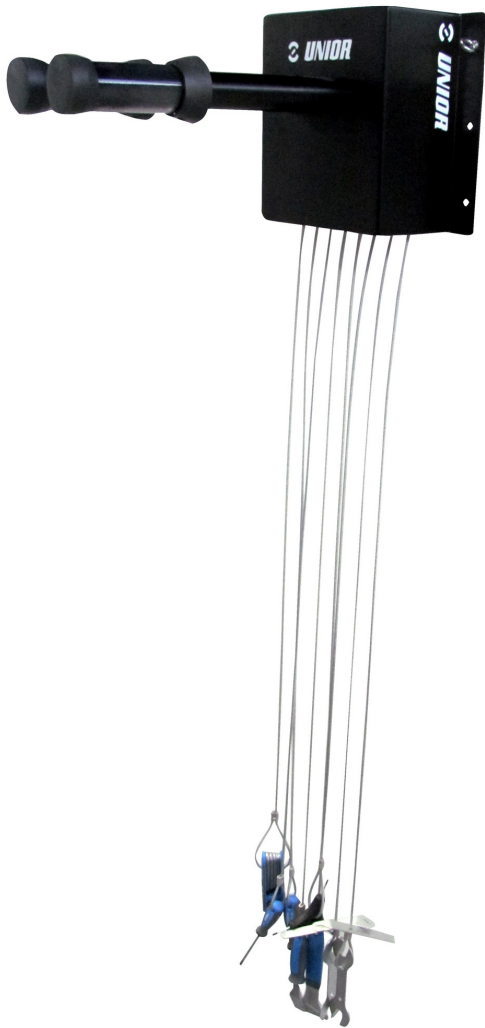

Fix-it-yourself wall mount

1693W

配置文件

产品属性

- Fix-it-yourself wall mount bike repair device is used in public places, such as bike parks, bike paths, pubs...
- material: galvanised steel
- coating: powder coating
- wires for tools: stainless steel

the stand includes:

- set of a hexagon wrenches 2,5-10
- crosstip screwdriver PH 2×100
- flat screwdriver 5,5×100
- hub cone wrench 13/14
- hub cone wrench 15/17
- metal tire lever 2pcs
- Y torx wrench 10, 15, 25
- disc brake piston spreader
- rotor truing fork

	H	H1	B	L	L1	
627759	320	122	260	485	363	8200

* Images of products are symbolic. All dimensions are in mm, and weight in grams. All listed dimensions may vary in tolerance.