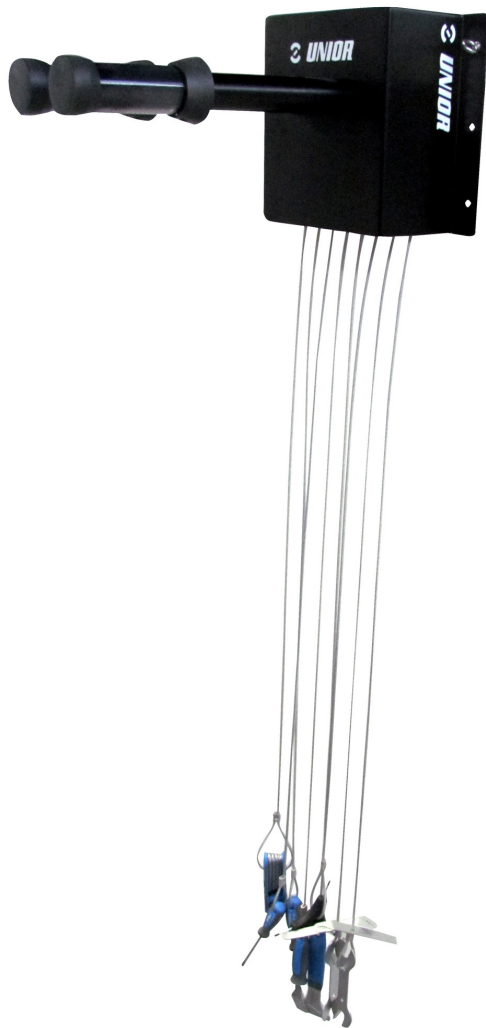

Fix-it-yourself wall mount

1693W

Profielen

[./\(be/support/warranty\)](https://www.uniortools.com/be/support/warranty)

Product attributen

- Fix-it-yourself wall mount bike repair device is used in public places, such as bike parks, bike paths, pubs...
- material: galvanised steel
- coating: powder coating
- wires for tools: stainless steel

the stand includes:

- set of a hexagon wrenches 2,5-10
- crosstip screwdriver PH 2×100
- flat screwdriver 5,5×100
- hub cone wrench 13/14
- hub cone wrench 15/17
- metal tire lever 2pcs
- Y torx wrench 10, 15, 25
- disc brake piston spreader
- rotor truing fork