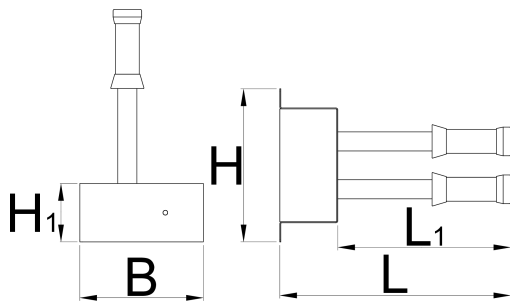

Fix-it-yourself wall mount

1693W

Profielen

[./\(be/support/warranty\)](https://www.uniortools.com/be/support/warranty)

Product attributen

- Fix-it-yourself wall mount bike repair device is used in public places, such as bike parks, bike paths, pubs...
- material: galvanised steel
- coating: powder coating
- wires for tools: stainless steel

the stand includes:

- set of a hexagon wrenches 2,5-10
- crosstip screwdriver PH 2×100
- flat screwdriver 5,5×100
- hub cone wrench 13/14
- hub cone wrench 15/17
- metal tire lever 2pcs
- Y torx wrench 10, 15, 25
- disc brake piston spreader
- rotor truing fork