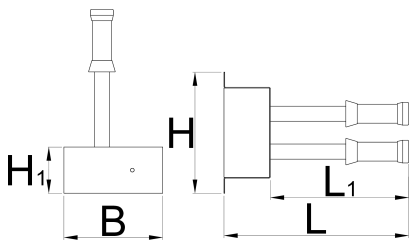

Fix-it-your-self wall mount

1693W

Profiles

Product features

- Fix-it-yourself wall mount bike repair device is used in public places, such as bike parks, bike paths, pubs...
- material: galvanised steel
- coating: powder coating
- wires for tools: stainless steel

the stand includes:

- set of a hexagon wrenches 2,5-10
- crosstip screwdriver PH 2×100
- flat screwdriver 5,5×100
- hub cone wrench 13/14
- hub cone wrench 15/17
- metal tire lever 2pcs
- Y torx wrench 10, 15, 25
- disc brake piston spreader
- rotor truing fork

	H	H1	B	L	L1	
627759	320	122	260	485	363	8200

* Imazhet e produkteve janë simbolike. Të gjitha dimensionet janë në mm, pesha në gram. Të gjitha dimensionet e listuara mund të ndryshojnë në tolerancë.