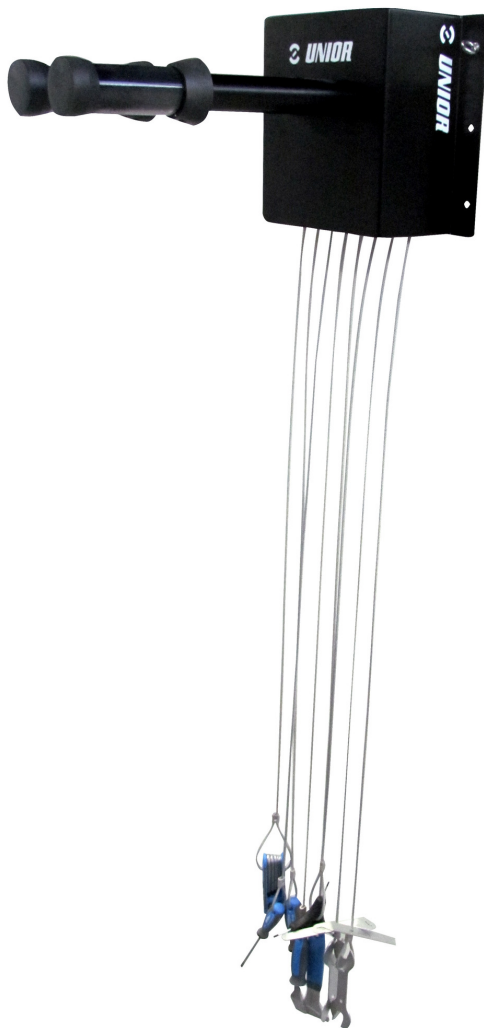

Fix-it-your-self wall mount

1693W

Profiles

Product features

- Fix-it-yourself wall mount bike repair device is used in public places, such as bike parks, bike paths, pubs...
- material: galvanised steel
- coating: powder coating
- wires for tools: stainless steel

the stand includes:

- set of a hexagon wrenches 2,5-10
- crosstip screwdriver PH 2×100
- flat screwdriver 5,5×100
- hub cone wrench 13/14
- hub cone wrench 15/17
- metal tire lever 2pcs
- Y torx wrench 10, 15, 25
- disc brake piston spreader
- rotor truing fork

	H	H1	B	L	L1	
627759	320	122	260	485	363	8200

* Imazhet e produkteve janë simbolike. Të gjitha dimensionet janë në mm, pesha në gram. Të gjitha dimensionet e listuara mund të ndryshojnë në tolerancë.