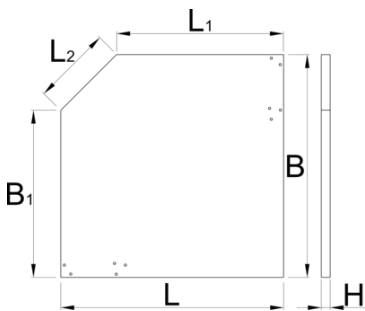

带角度木制板面

990TW1

配置文件

产品属性

- 夹板-山毛榉木
- 环保型涂料

	L	L1	B	B1	H	L2	
628149	1000	750	1000	750	40	350	29400

* Images of products are symbolic. All dimensions are in mm, and weight is in grams. All listed dimensions may vary in tolerance.

用途 (pictures)

配件

嵌入螺母4个套装

Related products

木质工作台顶部

Wooden working plate with stainless steel cover