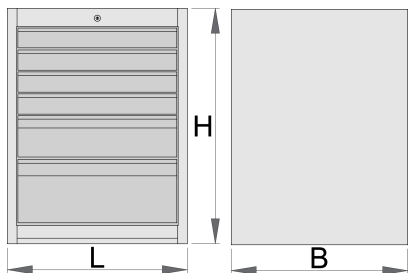

宽工具箱——6层抽屉

990WD6LC100

配置文件

产品属性

- 材料:金属板材
- 锁紧装置
- lock with key included also foam keyring
- 滚珠轴承滑轨抽屉
- 合成材料制成的衬垫有助于抽屉和工具防损防震
- 环保无铅镉涂层
- 6 抽屉 (四个抽屉尺寸为 564x570x70mm , 一个尺寸为 564x605x150mm , 另一个尺寸为 564x605x230mm)

- 基础规格：L663×W650×H870mm
- 抽屉总容量：220升
- 抽屉内SOS工具托盘的用途
- 个抽屉最大容量:100kg

	L	B	H	
627059	663	650	870	72800

* Images of products are symbolic. All dimensions are in mm, and weight is in grams. All listed dimensions may vary in tolerance.

Accessories

宽抽屉隔板

宽工具箱底座

配件

Lock with keys

Ball-bearing slide, set of 1 pair

Related products

宽工具箱 - 6 抽屉

宽工具箱 - 8 抽屉