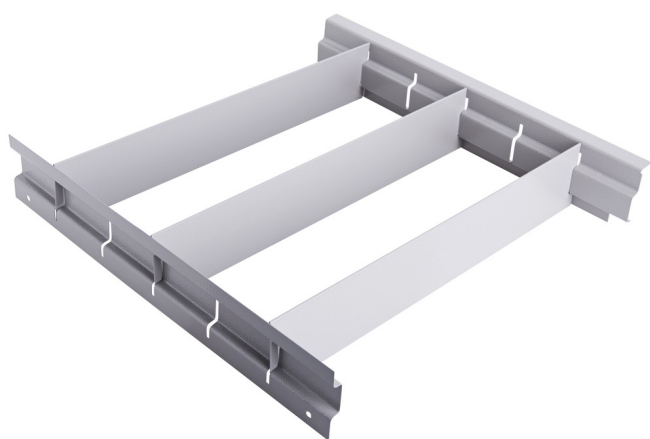

# Partitions set with holder for side drawers 940H1

940HS3S

## Product attributes

- material: premium sheet metal
- coated with eco colour of Qualicoat quality standard

626879

L

380

B

373

H