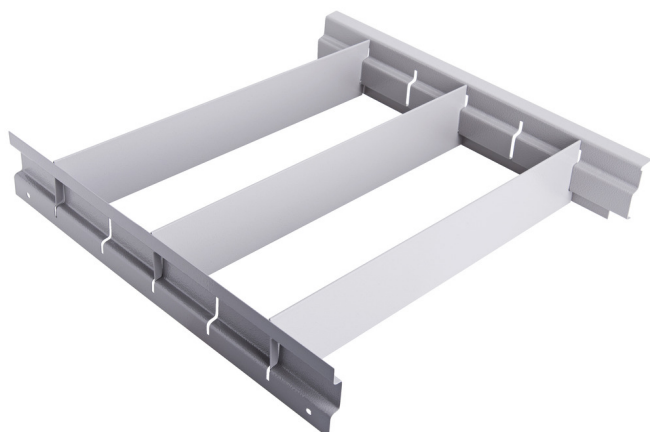

Partitions set with holder for side drawers 940H1

940HS3S

Profiles

[\(/ar/support/warranty\)](/ar/support/warranty)

Product features

- material: premium sheet metal
- coated with eco colour of Qualicoat quality standard

626879

L

380

B

373

H

64

814