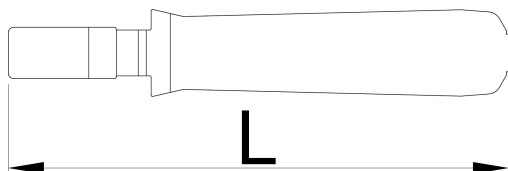

Cable stripper with straight knife

385G

Profiles

[./ar/support/warranty.](#)

Product features

- material: polyamide

Advantages:

- no damage of the inner conductors can occur due to infinitely variable adjustment of the cutting depth
- the swivel blade automatically turns from circular to longitudinal cut

Usage:

- accurate, fast and safe stripping of all common round cables of 4-28 mm²

610931

4 - 28

170

92

Retail packaging

Barcode	MA	MB	MC	Icon
610931	295	80	28,2	92