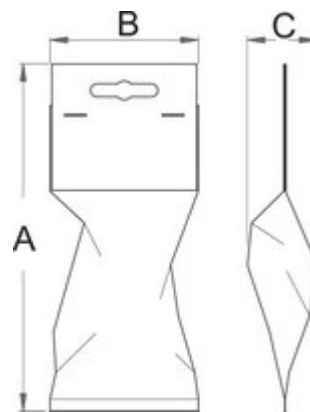

Cable stripper with straight knife

385G

Profiles

[./ar/support/warranty.](#)

Product features

- material: polyamide

Advantages:

- no damage of the inner conductors can occur due to infinitely variable adjustment of the cutting depth
- the swivel blade automatically turns from circular to longitudinal cut

Usage:

- accurate, fast and safe stripping of all common round cables of 4-28 mm²

610931

4 - 28

170

92

Retail packaging

Barcode	MA	MB	MC	Icon
610931	295	80	28,2	92