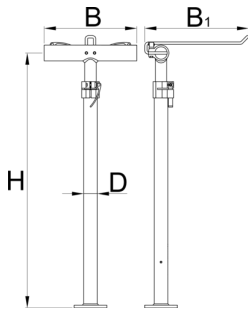

# Frame for double clamp pro repair stand, without clamps and plate

1693.5C

Profili

---

Atributi proizvoda

- Build your own bike repair stand with 2 clamps. You can choose between 3 different clamps (1693.1, 1693.1S, 1693.1Q), add a fixed plate to the frame (1693.4C) or just fix the frame into the floor.

Barcode	H↑	H↓	H1 max	H1 min	B	B1	D	Icon
623249	1599	974	1560	935	340	382	50	8000

\* Slike proizvoda su simbolične. Sve dimenzije su u mm, masa je u g.

## Accessories

Ploča za 1693C

Držać alata za stalak za bicikle 1693