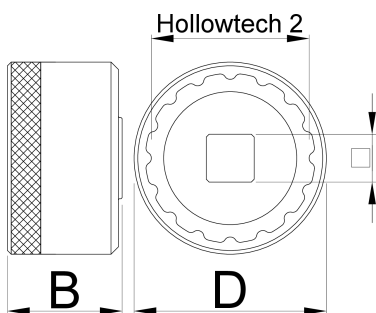

# Bottom bracket socket 16 Notch

1671.16N

## Profile

627623

D

53

D1

42.7

B

31

1/2"

360°/n

12

114

0 (pictures)