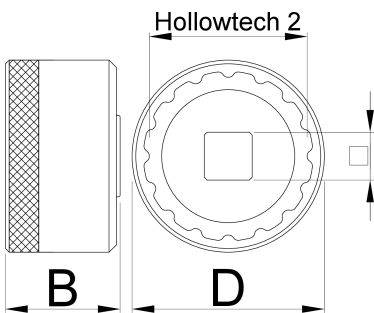

# Bottom bracket socket 16 Notch

1671.16N

## 프로파일

627623

D

53

D1

42.7

B

31

1/2"

360°/n

12

114

\* Images of products are symbolic. All dimensions are in mm, and weight in grams. All listed dimensions may vary in tolerance.