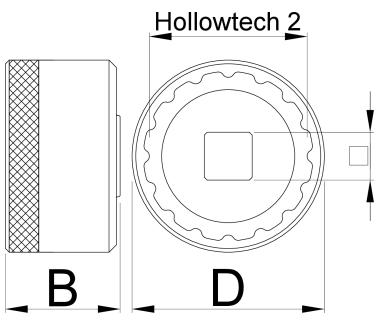

Bottom bracket socket 16 Notch

1671.16N

프로파일

627623

D

53

D1

42.7

B

31

1/2"

360°/n

12

114

* Images of products are symbolic. All dimensions are in mm, and weight is in grams. All listed dimensions may vary in tolerance.

사용법 (사진)