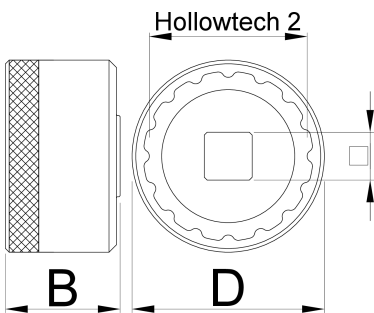

Bottom bracket socket 16 Notch

1671.16N

Profiles

627623

D

53

D1

42.7

B

31

1/2"

360°/n

12

114

* Images of products are symbolic. All dimensions are in mm, and weight in grams. All listed dimensions may vary in tolerance.

Usage (pictures)