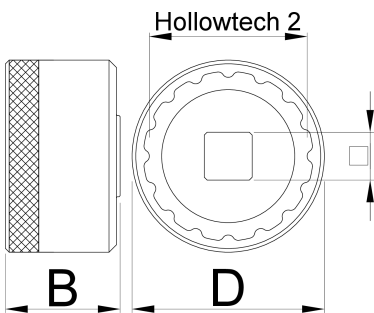

# Bottom bracket socket 16 Notch

1671.16N

## Profiles

627623

D

53

D1

42.7

B

31

1/2"

360°/n

12

114

\* Images of products are symbolic. All dimensions are in mm, and weight in grams. All listed dimensions may vary in tolerance.