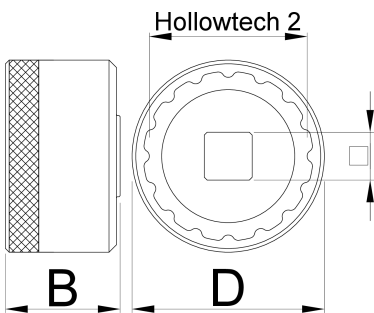

Bottom bracket socket 16 Notch

1671.16N

Profiles

	D	D1	B		360°/n	
627623	53	42.7	31	1/2"	12	114

* Images of products are symbolic. All dimensions are in mm, and weight in grams. All listed dimensions may vary in tolerance.

Usage (pictures)