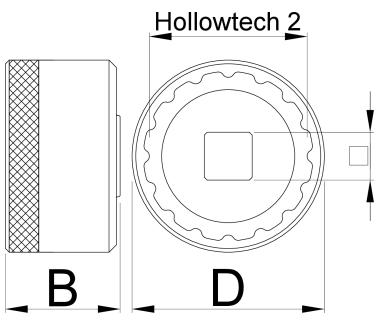

# Bottom bracket socket 16 Notch

1671.16N

## Profiles

627623

D

53

D1

42.7

B

31

1/2"

360°/n

12

114

\* Images of products are symbolic. All dimensions are in mm, and weight is in grams. All listed dimensions may vary in tolerance.