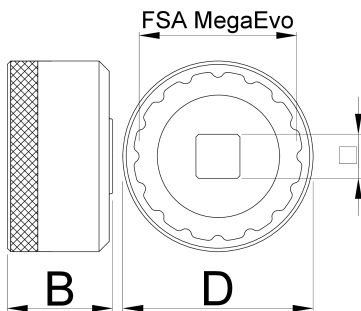

# Bottom bracket socket MegaEVO

1671.MEvo

## 프로파일

	<b>D</b>	<b>D1</b>	<b>B</b>		<b>360°/n</b>	
627622	52	46.4	31	1/2"	16	133

\* Images of products are symbolic. All dimensions are in mm, and weight in grams. All listed dimensions may vary in tolerance.