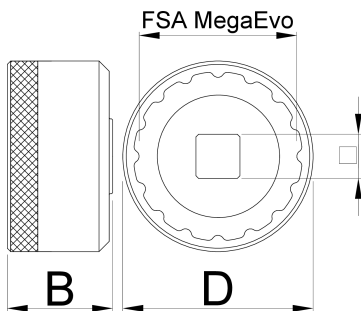

Bottom bracket socket MegaEVO

1671.MEvo

프로파일

	D	D1	B		360°/n	
627622	52	46.4	31	1/2"	16	133

* Images of products are symbolic. All dimensions are in mm, and weight in grams. All listed dimensions may vary in tolerance.

사용법 (사진)