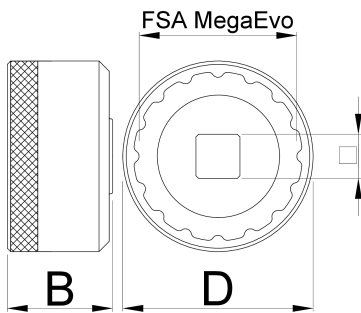

# Bottom bracket socket MegaEVO

1671.MEvo

## 프로파일

	<b>D</b>	<b>D1</b>	<b>B</b>		<b>360°/n</b>	
627622	52	46.4	31	1/2"	16	133

\* Images of products are symbolic. All dimensions are in mm, and weight is in grams. All listed dimensions may vary in tolerance.