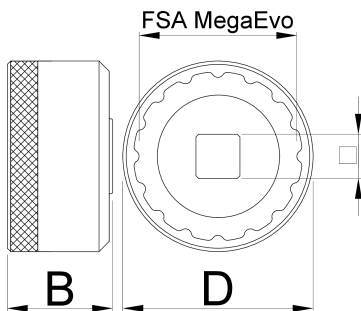

Bottom bracket socket MegaEVO

1671.MEvo

Profiles

	D	D1	B		360°/n	
627622	52	46.4	31	1/2"	16	133

* Images of products are symbolic. All dimensions are in mm, and weight is in grams. All listed dimensions may vary in tolerance.

Usage (pictures)