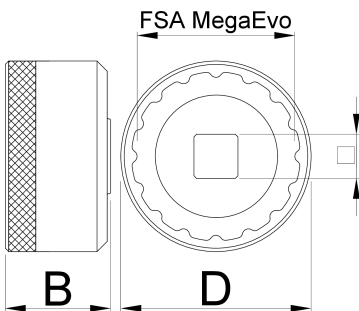

Bottom bracket socket MegaEVO

1671.MEvo

Profiles

	D	D1	B		360°/n	
627622	52	46.4	31	1/2"	16	133

* Images of products are symbolic. All dimensions are in mm, and weight in grams. All listed dimensions may vary in tolerance.

Usage (pictures)