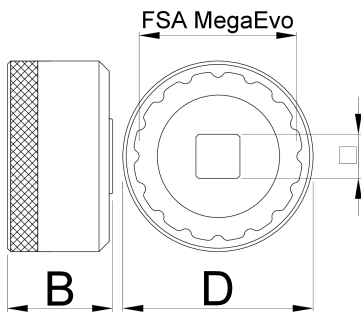

## 配置文件

	<b>D</b>	<b>D1</b>	<b>B</b>		<b>360°/n</b>	
627622	52	46.4	31	1/2"	16	133

\* Images of products are symbolic. All dimensions are in mm, and weight in grams. All listed dimensions may vary in tolerance.

用途 (pictures)