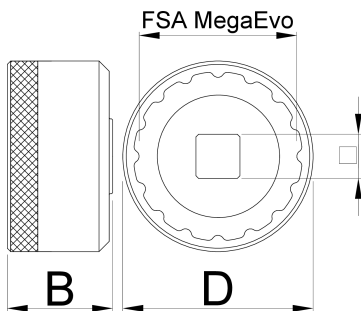

Bottom bracket socket MegaEVO

1671.MEvo

Profiles

	D	D1	B		360°/n	
627622	52	46.4	31	1/2"	16	133

* Images of products are symbolic. All dimensions are in mm, and weight in grams. All listed dimensions may vary in tolerance.

Usage (pictures)