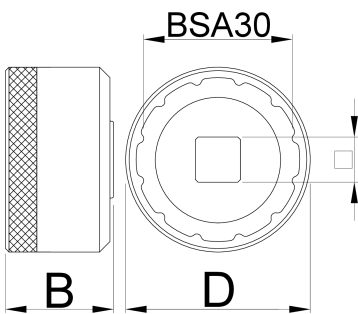

Bottom bracket socket BSA30

1671.BSA30

프로파일

	D	D1	B		360°/n	
627621	53	44.2	31	1/2"	12	117

* Images of products are symbolic. All dimensions are in mm, and weight is in grams. All listed dimensions may vary in tolerance.

사용법 (사진)