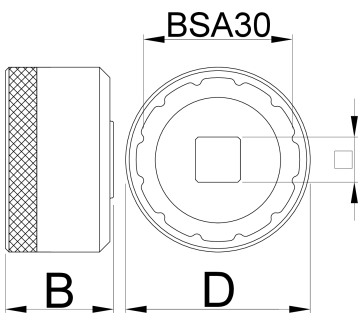

Bottom bracket socket BSA30

1671.BSA30

프로파일

627621

D

53

D1

44.2

B

31

1/2"

360°/n

12

117

* Images of products are symbolic. All dimensions are in mm, and weight in grams. All listed dimensions may vary in tolerance.

사용법 (사진)