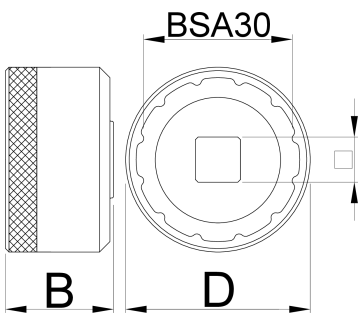

# Bottom bracket socket BSA30

1671.BSA30

프로파일

|        |          |           |          |      |               |     |
|--------|----------|-----------|----------|------|---------------|-----|
|        | <b>D</b> | <b>D1</b> | <b>B</b> |      | <b>360°/n</b> |     |
| 627621 | 53       | 44.2      | 31       | 1/2" | 12            | 117 |

\* Images of products are symbolic. All dimensions are in mm, and weight in grams. All listed dimensions may vary in tolerance.