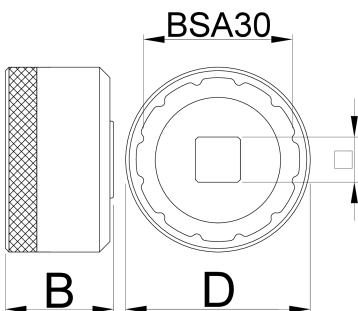

Bottom bracket socket BSA30

1671.BSA30

Profiles

627621

D

53

D1

44.2

B

31

1/2"

360°/n

12

117

* Images of products are symbolic. All dimensions are in mm, and weight in grams. All listed dimensions may vary in tolerance.

Usage (pictures)