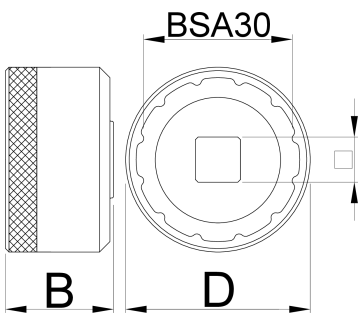

Bottom bracket socket BSA30

1671.BSA30

Profiles

627621

D

53

D1

44.2

B

31

1/2"

360°/n

12

117

* Images of products are symbolic. All dimensions are in mm, and weight in grams. All listed dimensions may vary in tolerance.

Usage (pictures)