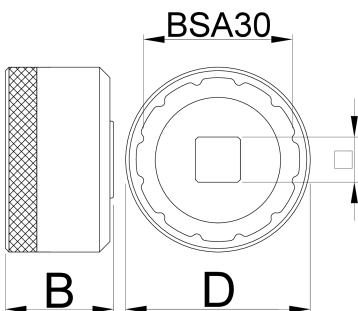

Bottom bracket socket BSA30

1671.BSA30

Profiles

	D	D1	B		360°/n	
627621	53	44.2	31	1/2"	12	117

* Images of products are symbolic. All dimensions are in mm, and weight in grams. All listed dimensions may vary in tolerance.

Usage (pictures)