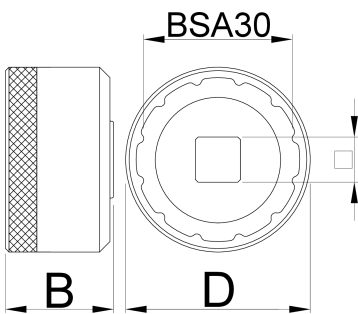

Bottom bracket socket BSA30

1671.BSA30

Profiles

627621

D

53

D1

44.2

B

31

1/2"

360°/n

12

117

* Images of products are symbolic. All dimensions are in mm, and weight is in grams. All listed dimensions may vary in tolerance.

Usage (pictures)