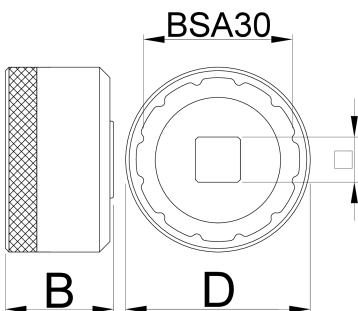

# Bottom bracket socket BSA30

1671.BSA30

## Profiles

|        |          |           |          |      |               |     |
|--------|----------|-----------|----------|------|---------------|-----|
|        | <b>D</b> | <b>D1</b> | <b>B</b> |      | <b>360°/n</b> |     |
| 627621 | 53       | 44.2      | 31       | 1/2" | 12            | 117 |

\* Images of products are symbolic. All dimensions are in mm, and weight in grams. All listed dimensions may vary in tolerance.