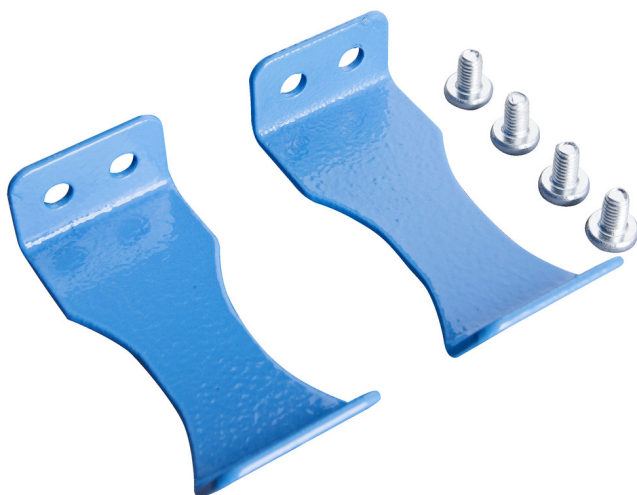

# Holder for cordless screwdriver

h.990.BAT

## Product attributen

- material: premium sheet metal 2mm
- 2 pcs in the set
- assembly with two screws M6x10mm