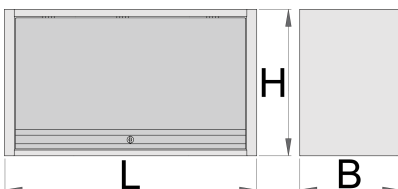

工作台挂柜

990CAU

配置文件

产品属性

- 材料:金属板材
- 门锁用锁和折叠钥匙锁住
- lock with key included also foam keyring
- 环保无铅镉涂层
- 吊柜长度1000mm最大承载力为40kg, 1250mm最大承载力为1500mm, 50kg最大承载力为1500mm。货架承载能力为15kg
- 带伸缩装置的挂门
- 在橱柜的底部有放置灯具的空间
- 2种悬挂方式——固定在工作台桌腿上或墙面上。

* Images of products are symbolic. All dimensions are in mm, and weight is in grams. All listed dimensions may vary in tolerance.

用途 (pictures)

配件

Lock with keys

Telescop for door